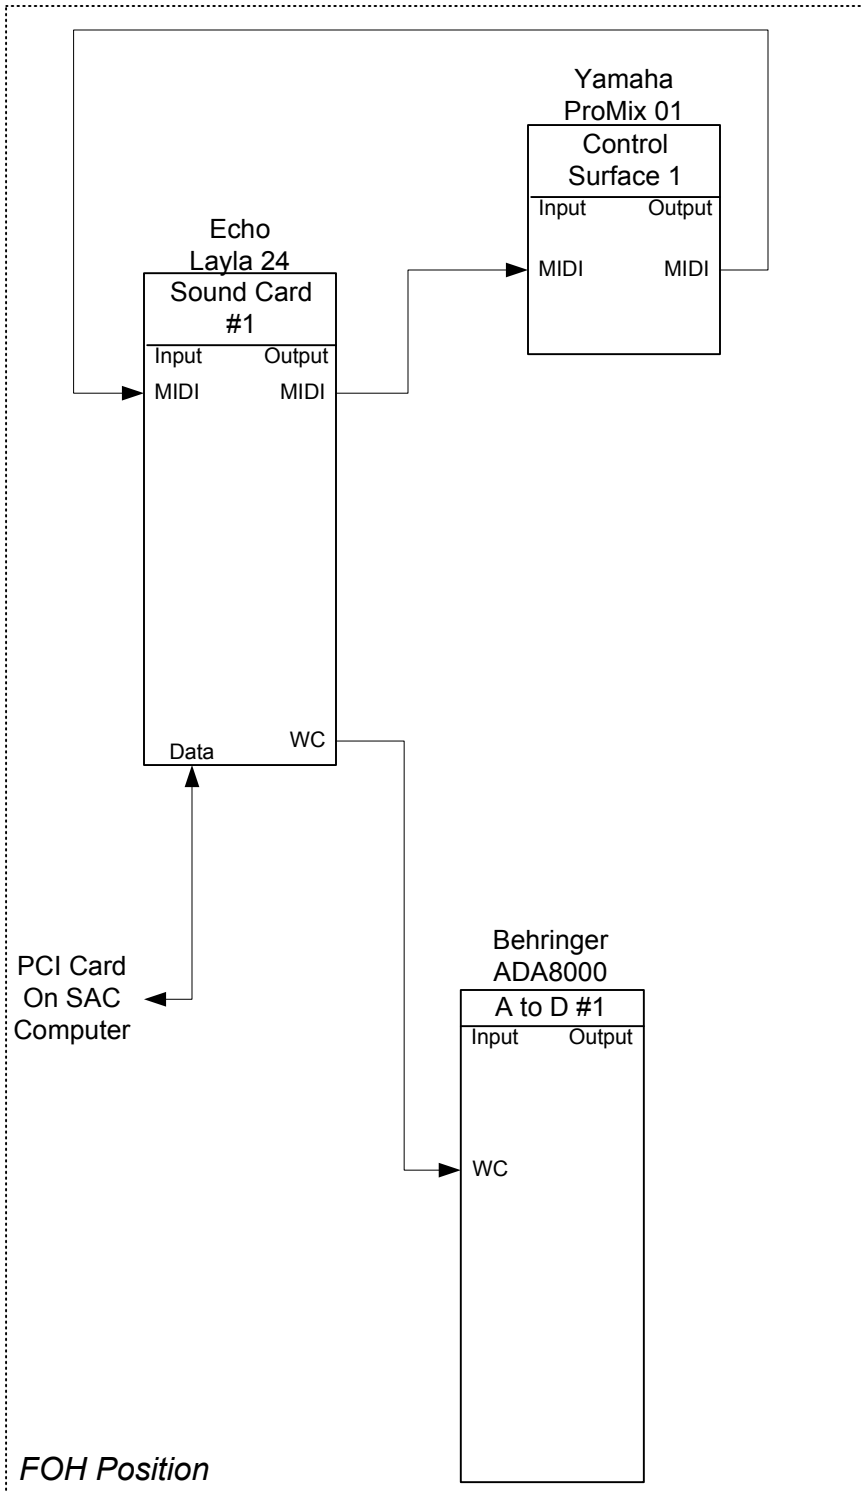

Evil Dead
Beck Center – Studio Theatre
Audio Signal Flow Diagram Page 1 of 2
Design: R. B. Ingraham

Evil Dead
Beck Center – Studio Theatre
Data Signal Flow Page 2 of 2
Design: R. B. Ingraham