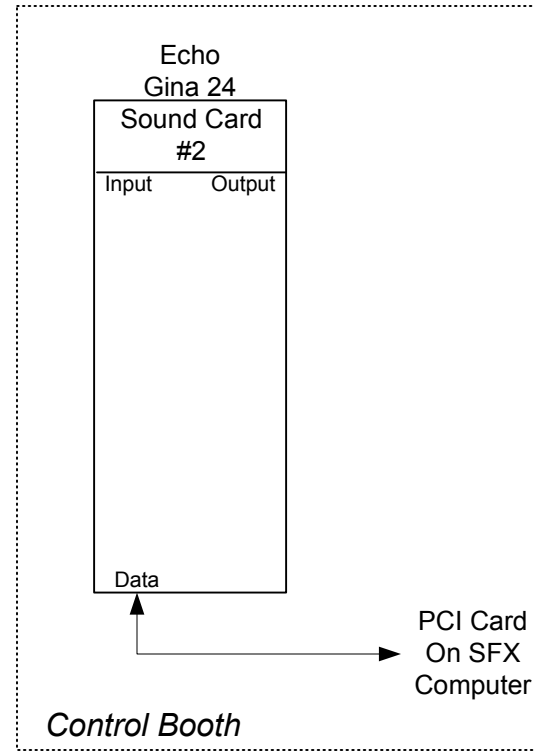

Evil Dead
Beck Center – Studio Theatre
Audio Signal Flow Diagram Page 1 of 2
Design: R. B. Ingraham

Evil Dead
Beck Center – Studio Theatre
Data Signal Flow Page 2 of 2
Design: R. B. Ingraham